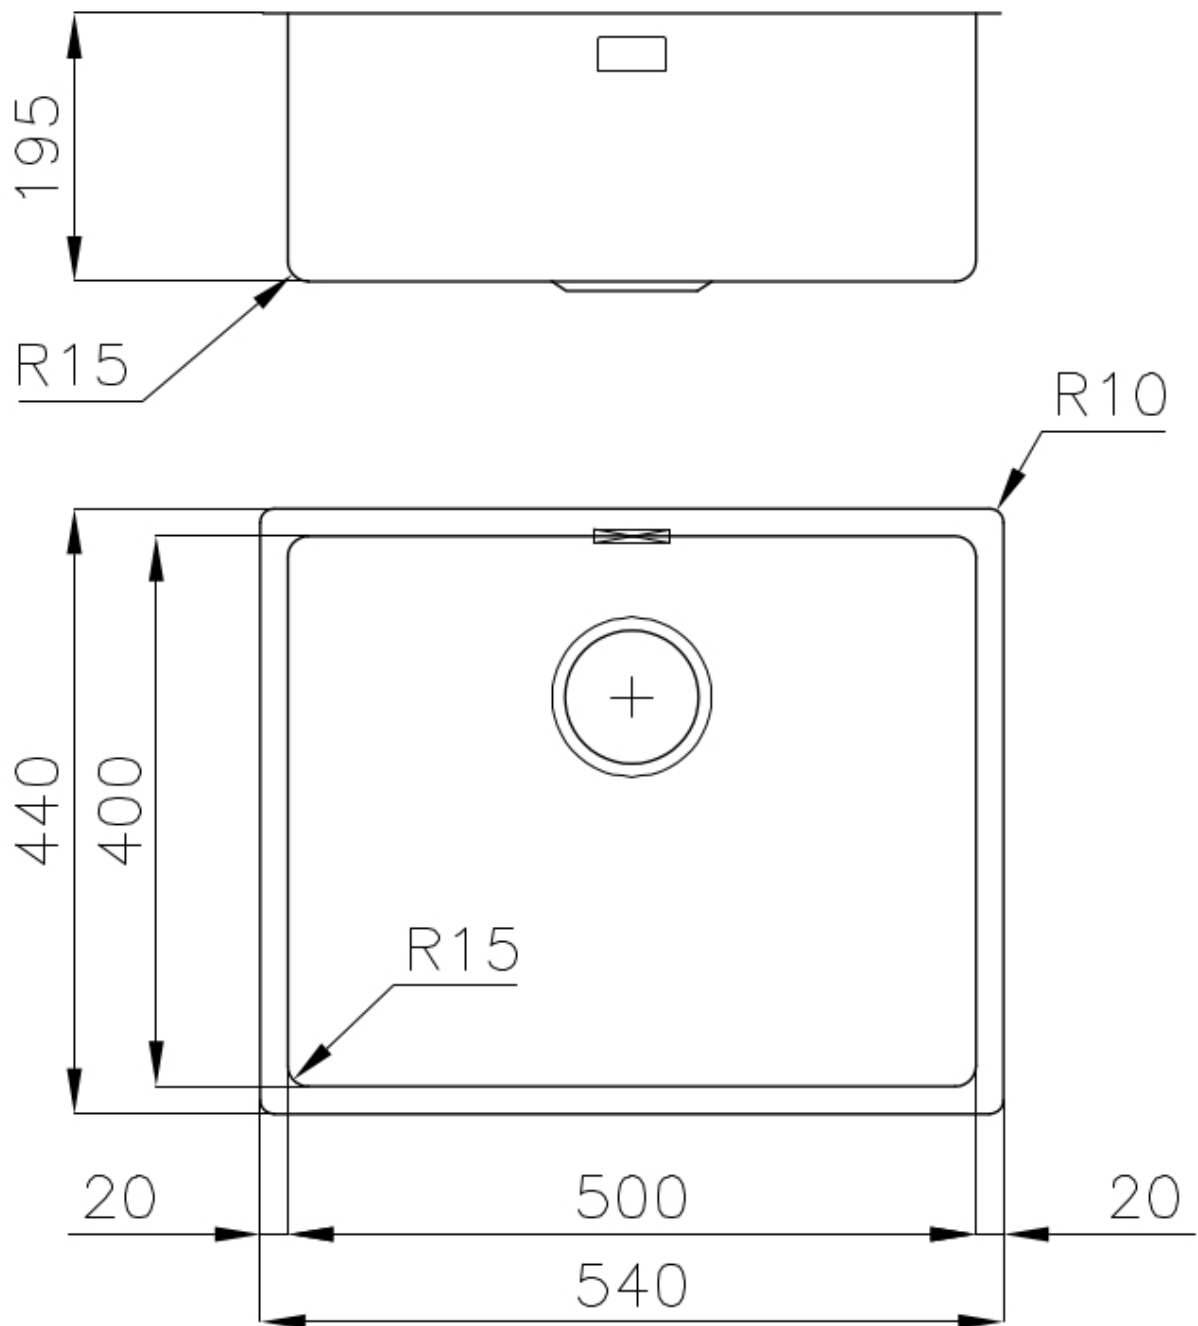

Material AISI 304 stainless steel

Texture Vintage

Base 60 cm

Dimensions 540 x 440 mm

Standard fittings Fixing hooks, gasket, drain, overflow and siphon, boxed packing

Mixer holes No standard holes

Built-in hole [View technical data sheet](#)

Drainer No

Width 54 cm

Bowl dimension 500 x 400 mm

Number of bowls 1 bowl

Waste fitting 3,5" drain

FEATURES

VINTAGE PVD The prestigious PVD finish combines with the care for detail of the Vintage finish, to create a combination of unique elegance.

Basket 3,5" waste fitting The drain is equipped with a large 3.5" drain, with the practical basket cap that prevents the discharge of solid parts.

High thickness 1mm thick steel. A significant thickness, which guarantees the maximum sturdiness and durability.

Small radius Bowls with squared shapes with a modern design and an increased capacity, for a minimal aesthetics connected with an extreme practicality.

TECHNICAL DATA

Cut out size
Dimensioni per foratura top